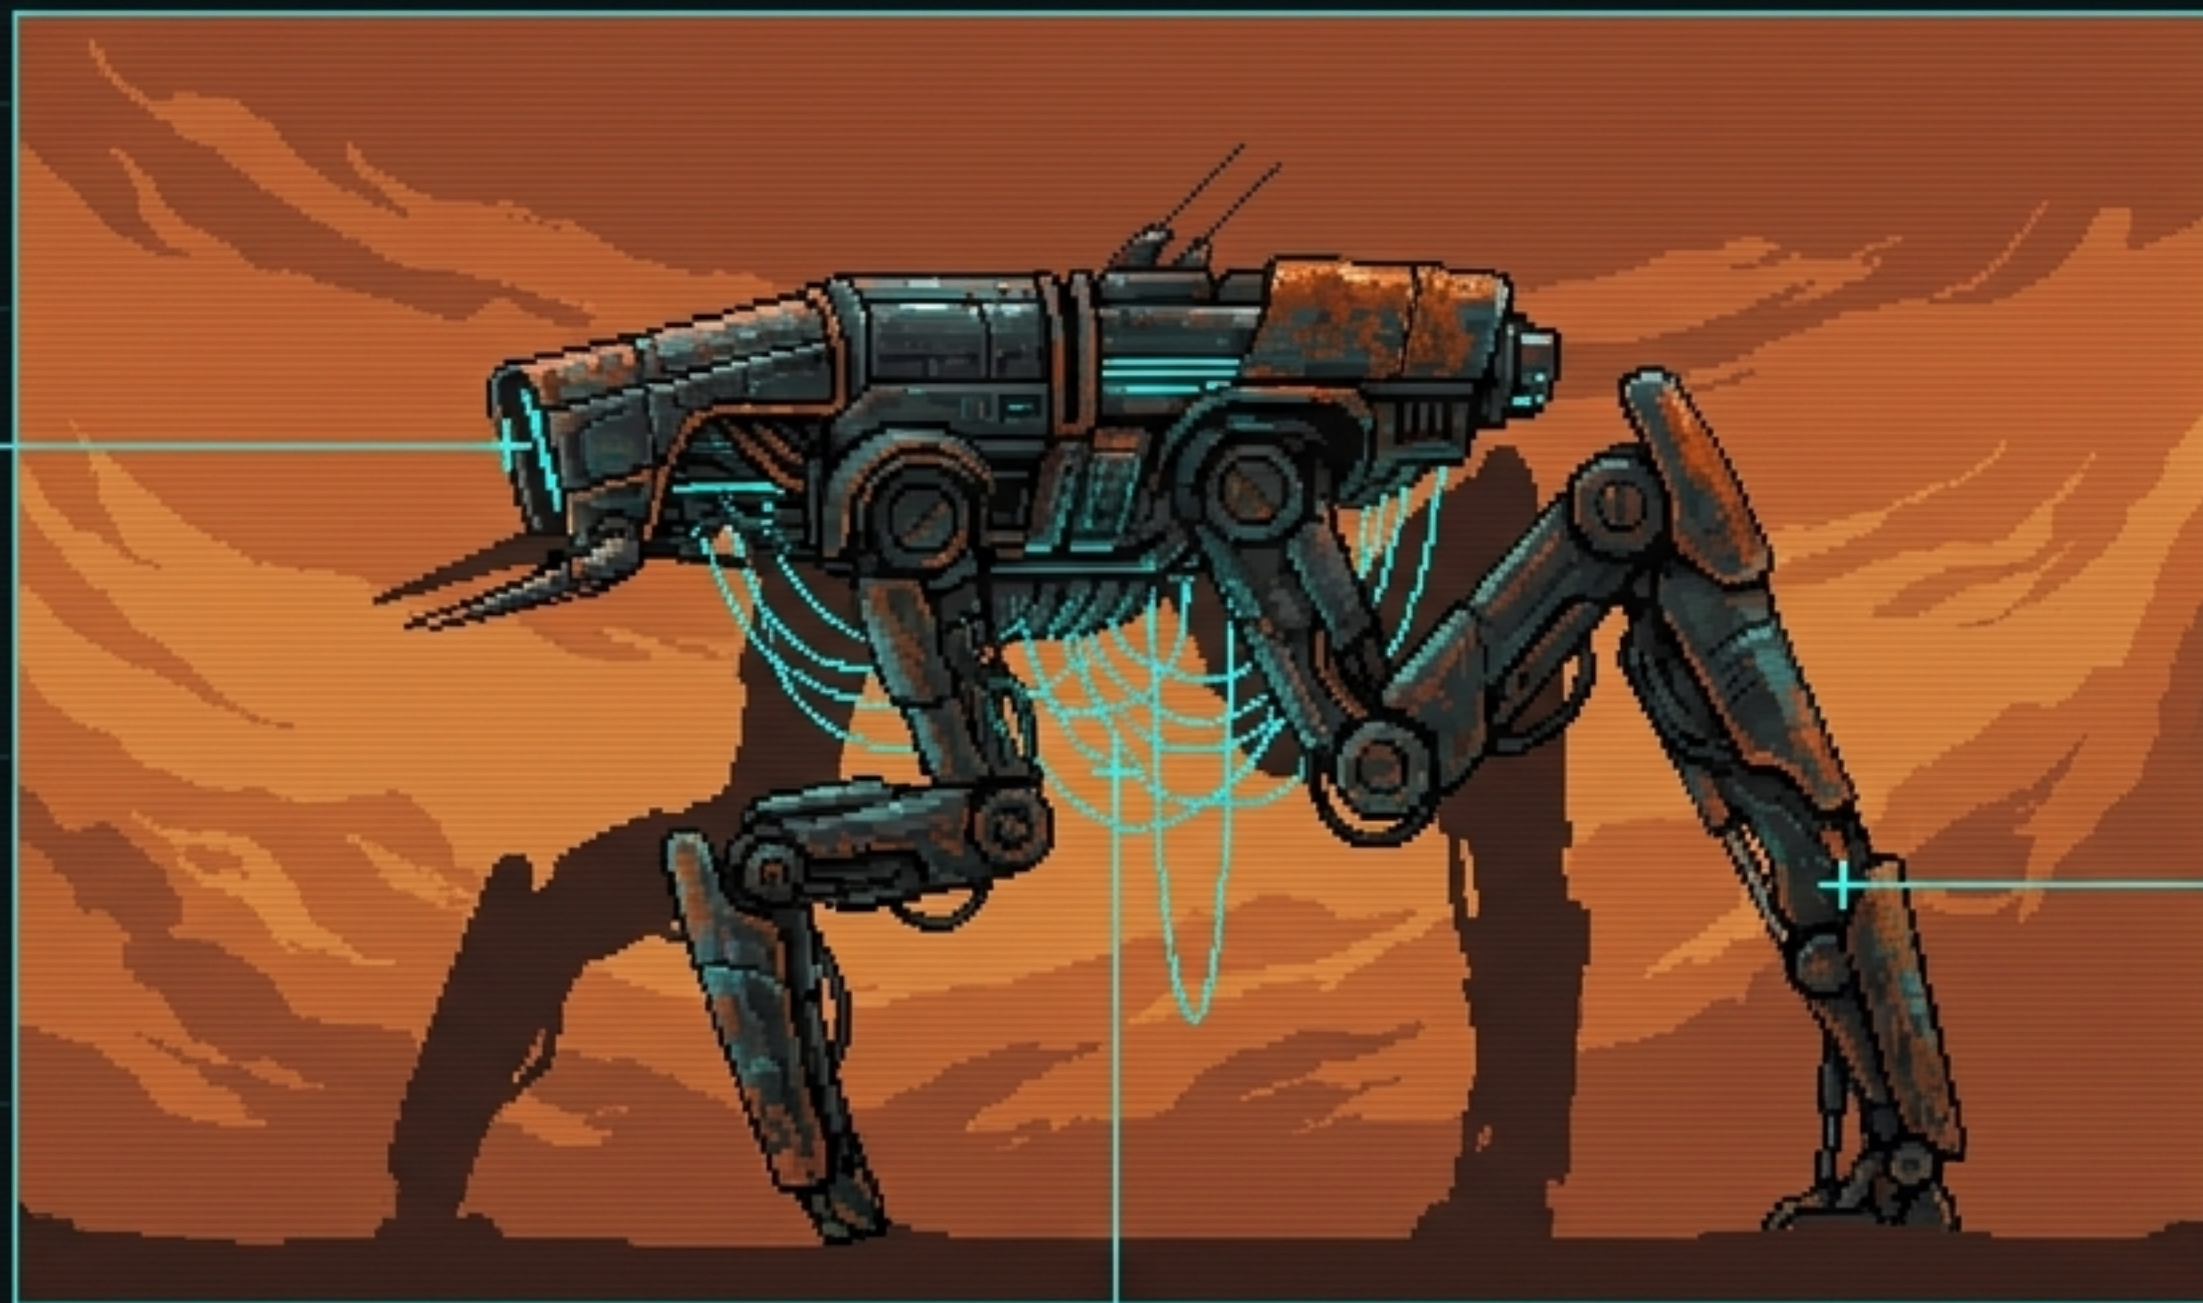

STRUCTURAL BREAKDOWN OF THE 4.7-KILOMETER RELATIONAL RESTORER

ESTIMATED LENGTH:
4.7 KILOMETERS

STATUS:
Non-Hostile

1.

SENSORY ARRAY:
Older than most
cities. Detects
purged
relationships and
voided spatial
possibilities.

2.

LOCOMOTION:
Movement is
intentional, not
straight. It walks
between what is and
what could be.

3.

WEAVING NODES:
Houses restored cyan threads.
It does not override reality or
build new paths; it functions
as a massive memory bank.

CLASSIFICATION: The Yarncrawler