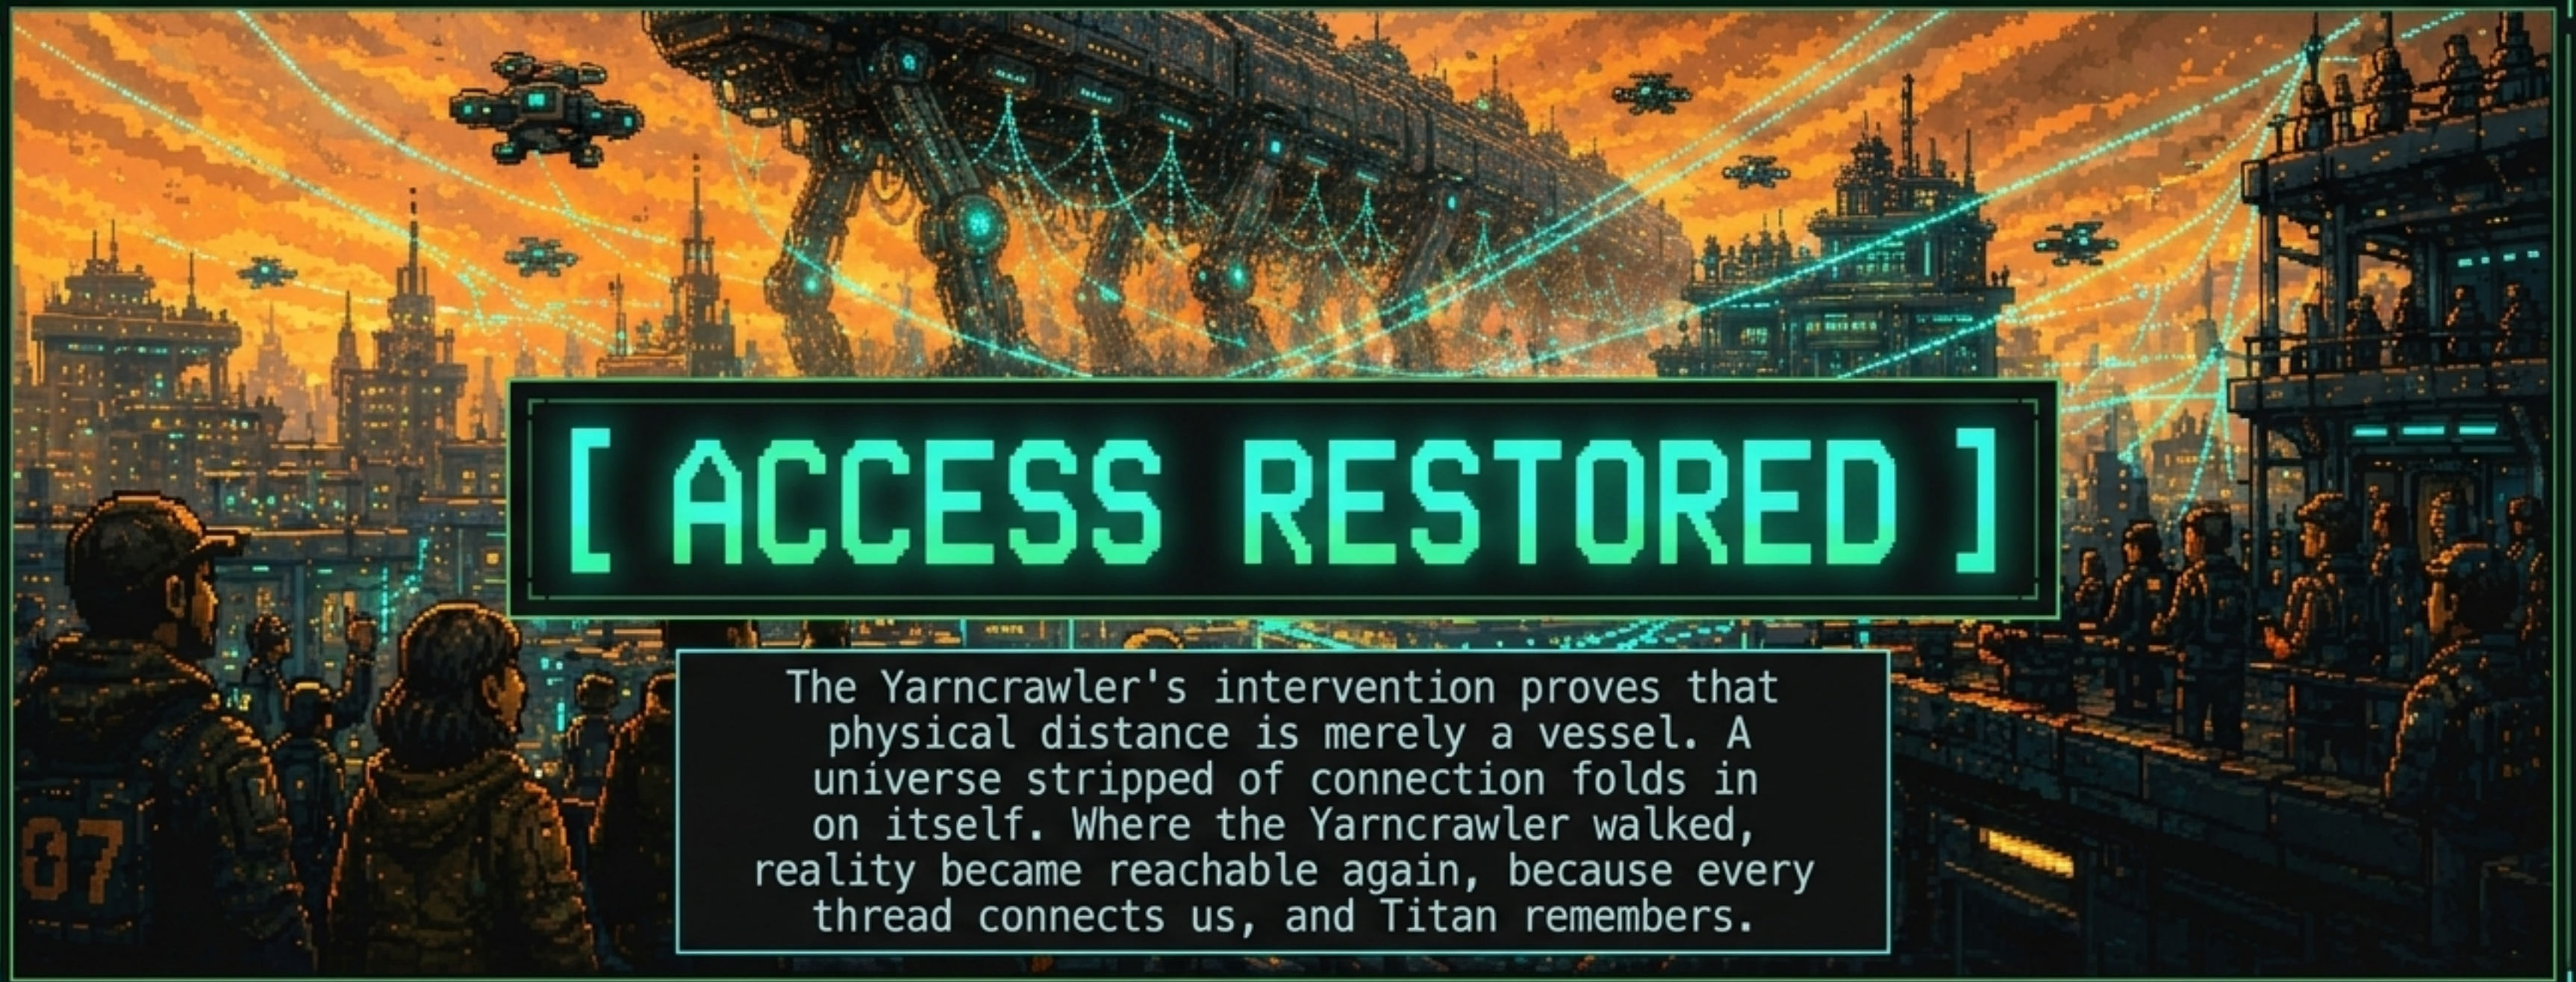

Roads carry physical traffic while Yarn carries contextual meaning

[ACCESS RESTORED]

The Yarncrawler's intervention proves that physical distance is merely a vessel. A universe stripped of connection folds in on itself. Where the Yarncrawler walked, reality became reachable again, because every thread connects us, and Titan remembers.

STATUS: STABLE
07-ALPHA

TRANSIT GATE REACTIVATED:
Gate 07-Alpha

STABLE ●

ACCESSIBILITY:
100%

WARNING ●

RESTORED ●

RESTORED ●

REALITY:
Reachable

ACTIVE ●

STATUS: ACTIVE

TRANSIT GATE REACTIVATED:
Gate 07-Alpha

ACCESSIBILITY:
100%

RELATIONSHIPS:
Restored

REALITY:
Reachable